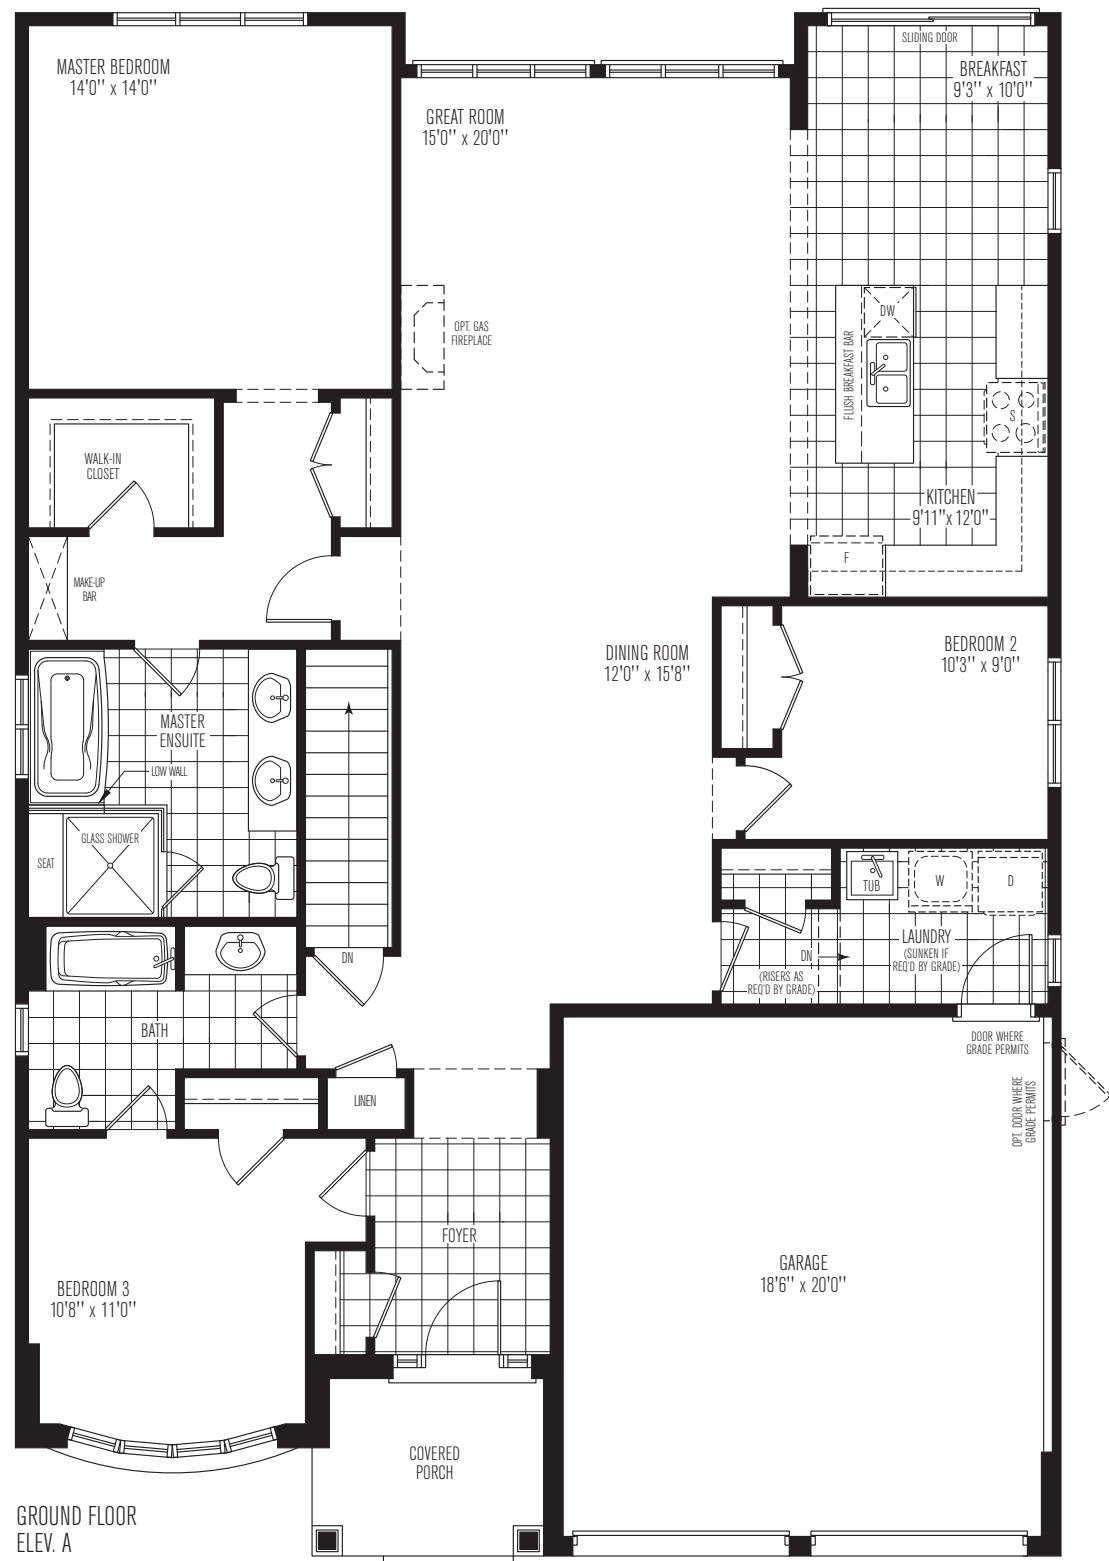

# THE FENELON

up to 1857 sq.ft.  
BUNGALOW

Elevation A – 1857 sq.ft.

Elevation B – 1852 sq.ft.

55-3

All measurements are calculated in accordance with industry accepted standards. Room dimensions, window configurations, number of steps and overall floor specifications may vary with final construction documents and site conditions. All specifications and materials are subject to change without notice. All illustrations are artist's concept. E & O.E., July 2018