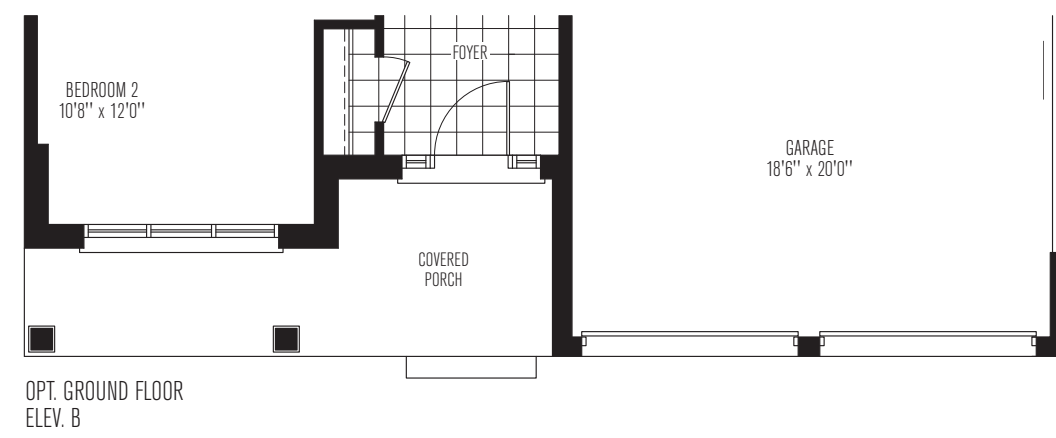

# THE FENELON

up to 1857 sq.ft.  
BUNGALOW

Elevation A – 1857 sq.ft.

Elevation B – 1852 sq.ft.

55-3

All measurements are calculated in accordance with industry accepted standards. Room dimensions, window configurations, number of steps and overall floor specifications may vary with final construction documents and site conditions. All specifications and materials are subject to change without notice. All illustrations are artist's concept. E & O.E., July 2018