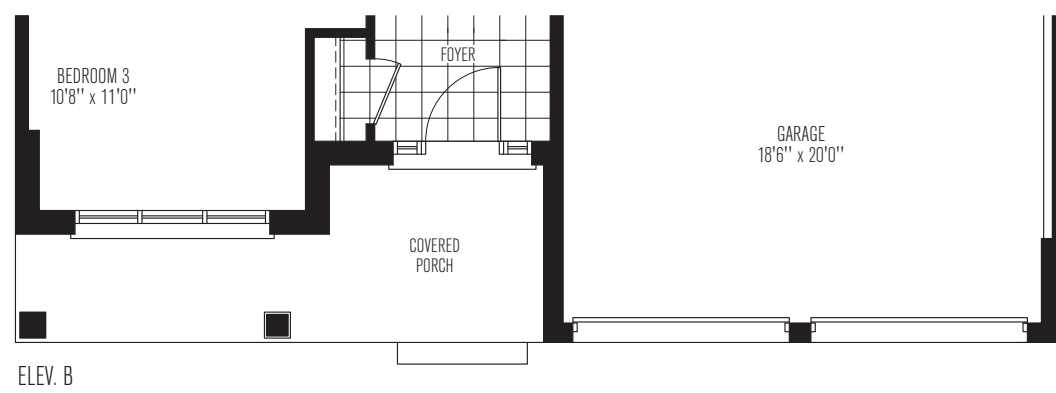

# THE FENELON

up to 1857 sq.ft.  
BUNGALOW

Elevation A – 1857 sq.ft.

Elevation B – 1852 sq.ft.

55-3

All measurements are calculated in accordance with industry accepted standards. Room dimensions, window configurations, number of steps and overall floor specifications may vary with final construction documents and site conditions. All specifications and materials are subject to change without notice. All illustrations are artist's concept. E & O.E., July 2018