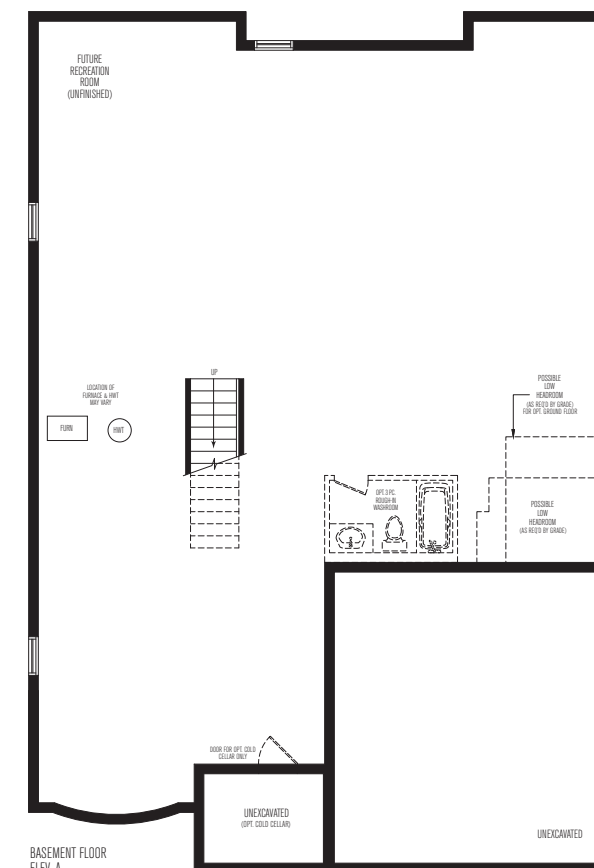

# THE FENELON

up to 1857 sq.ft.  
BUNGALOW

Elevation A – 1857 sq.ft.

Elevation B – 1852 sq.ft.

55-3

All measurements are calculated in accordance with industry accepted standards. Room dimensions, window configurations, number of steps and overall floor specifications may vary with final construction documents and site conditions. All specifications and materials are subject to change without notice. All illustrations are artist's concept. E & O.E., July 2018