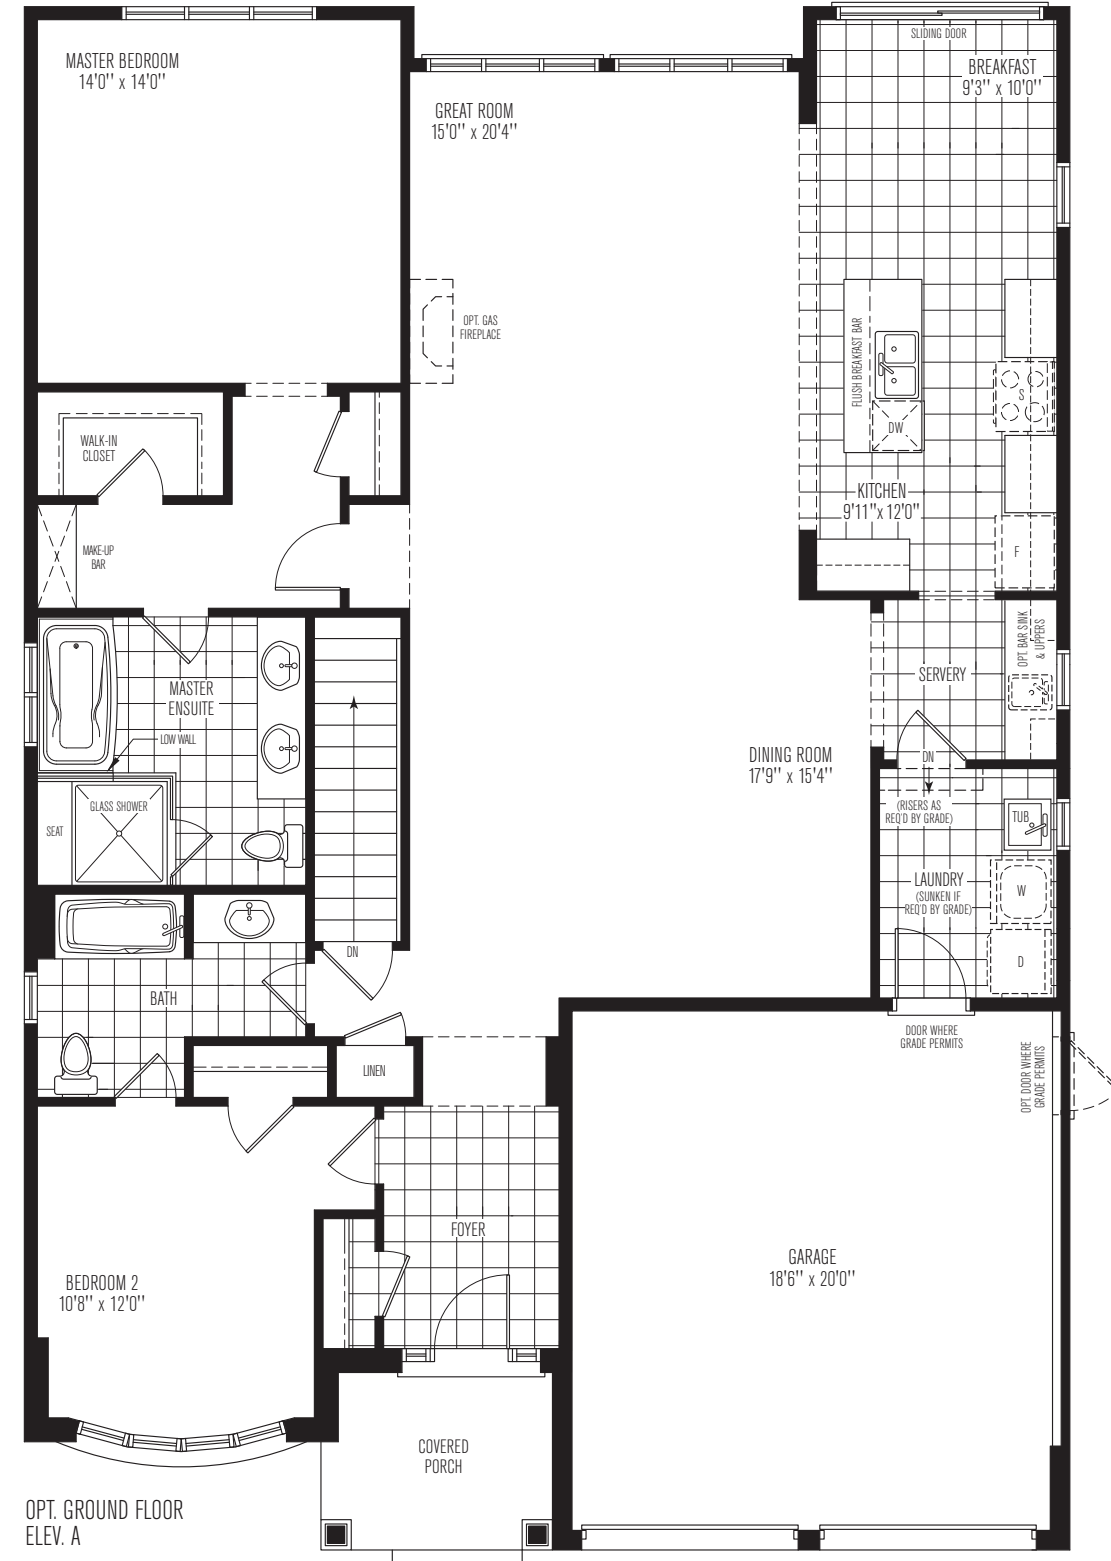

# THE FENELON

up to 1857 sq.ft.  
BUNGALOW

Elevation A – 1857 sq.ft.

Elevation B – 1852 sq.ft.

55-3

All measurements are calculated in accordance with industry accepted standards. Room dimensions, window configurations, number of steps and overall floor specifications may vary with final construction documents and site conditions. All specifications and materials are subject to change without notice. All illustrations are artist's concept. E & O.E., July 2018